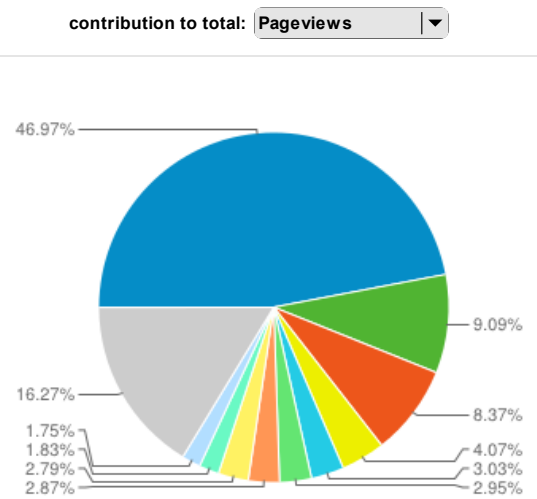

Pages

% of pageviews : 100.00%

Explorer

Site Usage

Pageviews 1,254 % of Total: 100.00% (1,254)	Unique Pageviews 949 % of Total: 100.00% (949)	Avg. Time on Page 00:02:12 Site Avg: 00:02:12 (0.00%)	Entrances 577 % of Total: 100.00% (577)	Bounce Rate 67.94% Site Avg: 67.94% (0.00%)	% Exit 46.01% Site Avg: 46.01% (0.00%)
---	--	---	---	---	--

Page Title	Pageviews	Pageviews contribution to total
1. GISELA Grid	589	46.97%
2. About GISELA	114	9.09%
3. Hot News	105	8.37%
4. Project Activities	51	4.07%
5. Web site and Document Server Analytics	38	3.03%
6. Objectives	37	2.95%
7. How to Join / Collaborate	36	2.87%
8. User Documentation	35	2.79%
9. Publications	23	1.83%
10. Monitoring & Statistics	22	1.75%