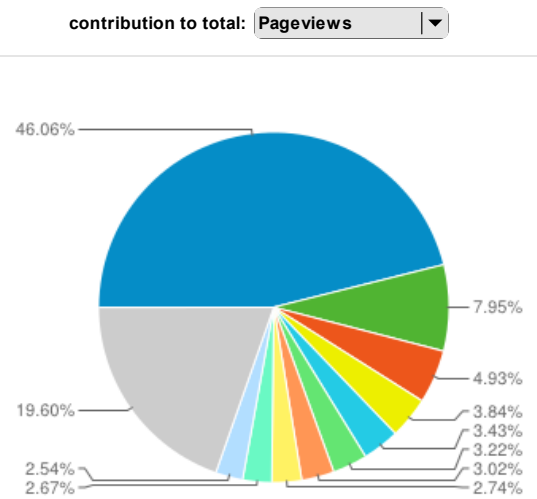

Pages

% of pageviews : 100.00%

Explorer

Site Usage

<b>Pageviews</b> <b>1,459</b> <small>% of Total: 100.00% (1,459)</small>	<b>Unique Pageviews</b> <b>1,085</b> <small>% of Total: 100.00% (1,085)</small>	<b>Avg. Time on Page</b> <b>00:01:27</b> <small>Site Avg: 00:01:27 (0.00%)</small>	<b>Entrances</b> <b>632</b> <small>% of Total: 100.00% (632)</small>	<b>Bounce Rate</b> <b>69.15%</b> <small>Site Avg: 69.15% (0.00%)</small>	<b>% Exit</b> <b>43.32%</b> <small>Site Avg: 43.32% (0.00%)</small>
--	---	--	--	--	---

Page Title	Pageviews	Pageviews contribution to total
1. GISELA Grid	672	46.06%
2. About GISELA	116	7.95%
3. Project Activities	72	4.93%
4. User Documentation	56	3.84%
5. Bulletins	50	3.43%
6. Hot News	47	3.22%
7. Events	44	3.02%
8. How to Join / Collaborate	40	2.74%
9. Objectives	39	2.67%
10. Publications	37	2.54%