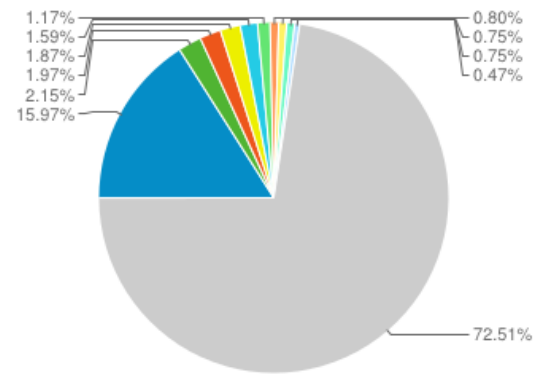

Pages

New Visitors % of pageviews: 32.04%

Explorer

Site Usage

Pageviews (New Visitors) Entrances (New Visitors)

	Pageviews	Unique Pageviews	Avg. Time on Page	Entrances	Bounce Rate	% Exit	Page Value
New Visitors	684 % of Total: 32.04% (2,135)	557 % of Total: 40.27% (1,383)	00:01:10 Site Avg: 00:01:53 (-37.77%)	368 % of Total: 46.76% (787)	72.83% Site Avg: 62.26% (16.97%)	53.80% Site Avg: 36.86% (45.95%)	\$0.00 % of Total: 0.00% (\$0.00)

Page Title	Pageviews	Pageviews contribution to total
1. GISELA Grid	341	15.97%
2. About GISELA	46	2.15%
3. Hot News	42	1.97%
4. Deliverables & Milestones	40	1.87%
5. Publications	34	1.59%
6. Project Activities	25	1.17%
7. Events	17	0.80%
8. How to Join / Collaborate	16	0.75%
9. Monitoring & Statistics	16	0.75%
10. Outreach	10	0.47%