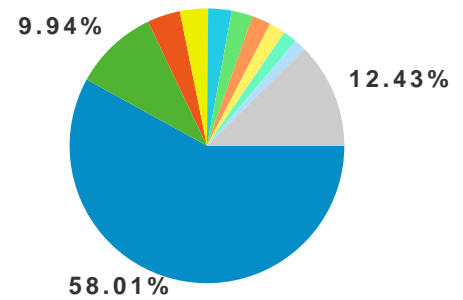

34 page titles were viewed a total of 362 times in the "All Visits" segment

Content Performance

Pageviews 362 New Visitors: 217 Returning Visitors: 145	Unique Pageviews 299 New Visitors: 177 Returning Visitors: 122	Avg. Time on Page 00:01:55 New Visitors: 00:01:10 Returning Visitors: 00:03:01	Bounce Rate 64.29% New Visitors: 67.27% Returning Visitors: 59.72%	% Exit 50.28% New Visitors: 50.69% Returning Visitors: 49.66%	£ Index \$0.00 New Visitors: \$0.00 Returning Visitors: \$0.00
--	---	---	---	--	---

Page Title	Pageviews	Pageviews	Pageviews
■ GISELA Grid			
All Visits	210	58.01%	
New Visitors	131	36.19%	
Returning Visitors	79	21.82%	
■ About GISELA			
All Visits	36	9.94%	
New Visitors	21	5.80%	
Returning Visitors	15	4.14%	
■ Project Activities			
All Visits	14	3.87%	
New Visitors	5	1.38%	
Returning Visitors	9	2.49%	
■ How to Join / Collaborate			
All Visits	12	3.31%	
New Visitors	7	1.93%	
Returning Visitors	5	1.38%	
■ Monitoring & Statistics			
All Visits	10	2.76%	
New Visitors	7	1.93%	
Returning Visitors	3	0.83%	
■ User Documentation			
All Visits	9	2.49%	
New Visitors	7	1.93%	